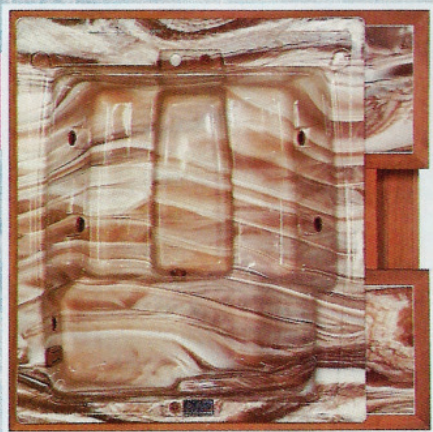

NASSAU

- Holds 500 gallons of water
- Extra Large 97" x 97" x 43"
- Extra wide Lounger for 2 people side by side, plus 2 rounded Love Seats and a Captain's Chair

6 TO 25 HYDROTHERAPY JETS

- Random Massage™ Jet
- Swirlpool™ Jet
- UltraMassage™ Luxury Jets
- UltraMassage™ Spin Jets
- Accent Jets
- UltraMassage™ Foot Jet
- UltraMassage™ Neck Jets

Black Marble color

The Laguna also offers a convenient built-in step-side option. 90" x 90" x 31 1/4".

Brown Marble color

Families love our Laguna Spa because it's roomy and cozy at the same time. Enjoy the Laguna indoors or outdoors.