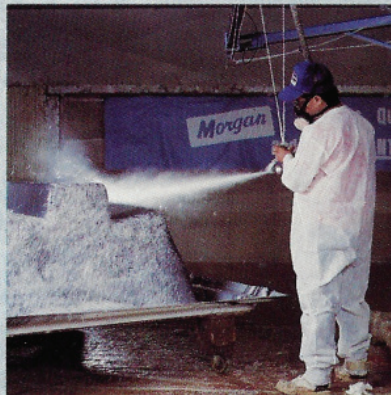

SOLID ONE-PIECE ACRYLIC VESSEL

Custom-molded by Morgan, thermoformed to perfect contours, and integrated with a multi-step fiberglass and resin reinforcing process for maximum strength.

COMPLETELY SELF-CONTAINED

Everything you need to operate your spa is contained within the spa cabinet. No water supply or drain hook-up is needed. Just connect to a power supply, add water, and your spa is ready to enjoy.

FINEST REDWOOD CABINETRY

Hand-milled and assembled from clear, **All Heart** Alerce Redwood, one of the strongest most weather-resistant woods in the world. Alerce Redwood has a uniform texture, a straight grain, a rich color, and a fine finish. American Forests Magazine says, "The wood of Alerce is probably one of the best in the world, if not the best. It is practically exempt from decay and resists any temperature..." Alerce Redwood is a renewable resource in great abundance.