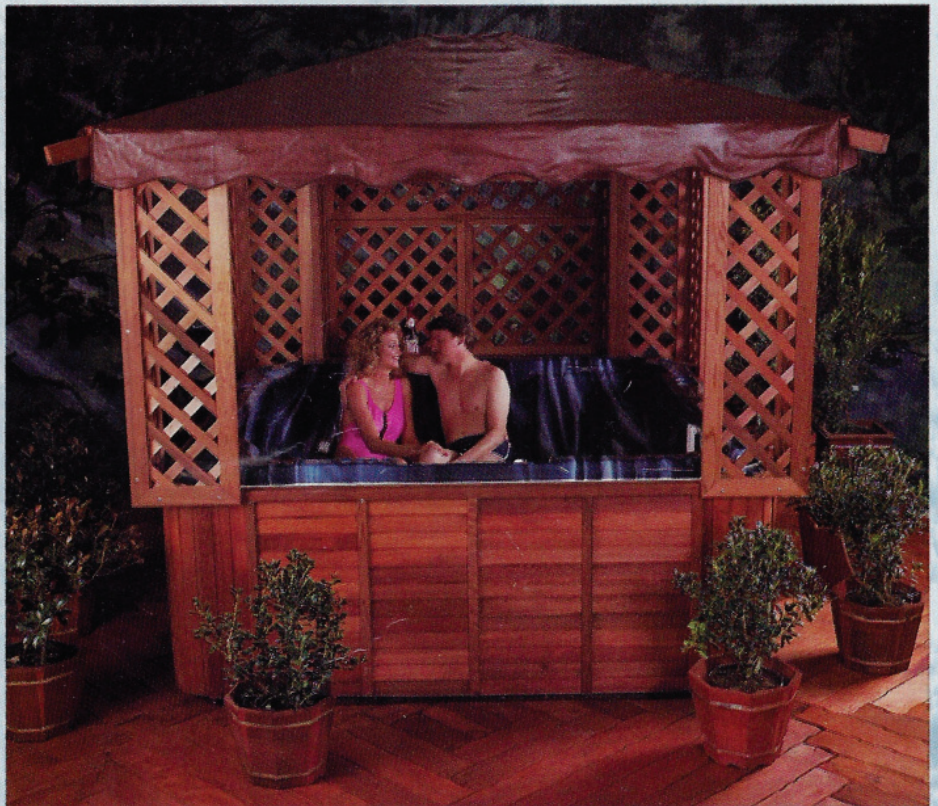

Morgan's Private Climate Room offers the ultimate spa experience.

Sliding redwood panels can be opened for gentle spring and summer breezes, or closed on all 4 sides to give you complete privacy and an enclosed environment of warmth.

THE SPAZEBO

Add a touch of elegance with the Morgan Spazebo, a redwood gazebo which is custom designed to fit on your Morgan Spa. It is available as an option on every Morgan Spa model.

The Morgan redwood Spa-Side Caddy is an additional option available with the Spazebo. It features a row of stemware holders and a convenient snack and beverage bar.