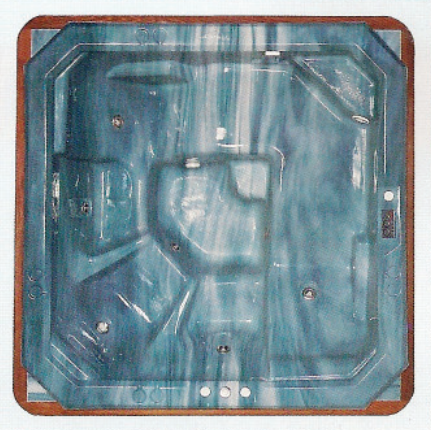

Aqua Blue Marble color

Dual level, end to end loungers make the Palm Beach the ideal relaxation spa for sharing.

PALM BEACH

- Holds 410 gallons of water
- Roomy
  92 1/2" x 92 1/2" x 36"
- 2 Loungers, 1 Captain's Chair,
  2 Love Seats

6 TO 15 HYDROTHERAPY JETS

- Random Massage™ Jet
- Swirlpool™ Jet
- UltraMassage™ Spin Jets
- Accent Jets
- UltraMassage™ Luxury Jets
- UltraMassage™ Foot Jet
- UltraMassage™ Neck Jets